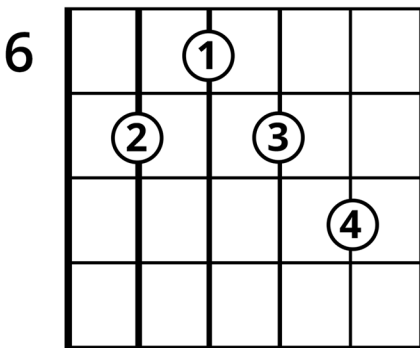

# Ayla's Favorite Jimmy Hendrix Chords

with Ayla Tesler-Mabe

**E Dom7 Sharp9**  
(E7#9)

**G#m7**

**A Major**

**Asus2**  
(A<sup>7sus2</sup>)

**A Dom7 sus2**  
(A<sup>7sus2</sup>)

**A/C#**