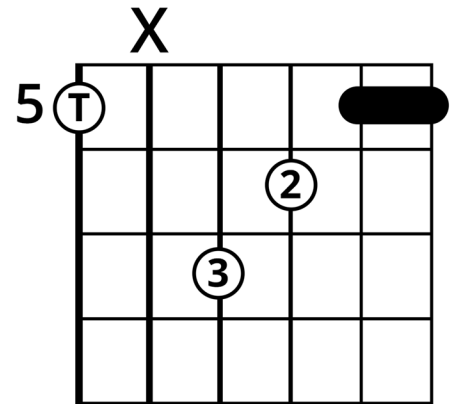

# Ayla's Favorite Jimmy Hendrix Chords

with Ayla Tesler-Mabe

**E Dom7 Sharp9**  
(E7#9)

**G#m7**

**A Major**

**Asus2**  
(A<sup>7sus2</sup>)

**A Dom7 sus2**  
(A<sup>7sus2</sup>)

**A/C#**