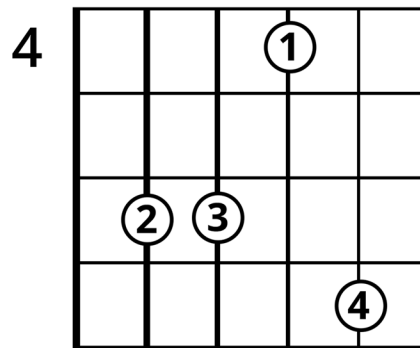

# Ayla's Favorite Jimmy Hendrix Chords

with Ayla Tesler-Mabe

**E Dom7 Sharp9**  
(E7#9)

**G#m7**

**A Major**

**Asus2**  
(A<sup>7sus2</sup>)

**A Dom7 sus2**  
(A<sup>7sus2</sup>)

**A/C#**