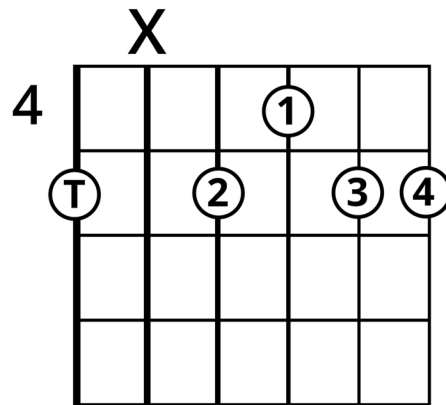

# Ayla's Favorite Jimmy Hendrix Chords

with Ayla Tesler-Mabe

**E Dom7 Sharp9**  
(E7#9)

**G#m7**

**A Major**

**Asus2**  
(A<sup>7sus2</sup>)

**A Dom7 sus2**  
(A<sup>7sus2</sup>)

**A/C#**