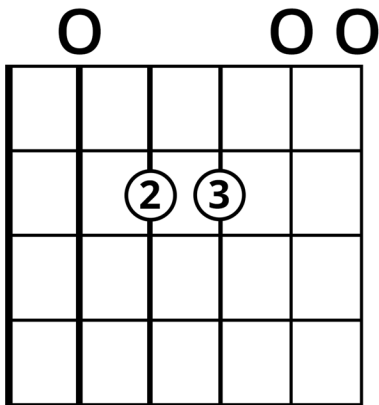

# Ayla's Favorite Jimmy Hendrix Chords

with Ayla Tesler-Mabe

**E Dom7 Sharp9**  
(E7#9)

**G#m7**

**A Major**

**Asus2**  
(A<sup>7sus2</sup>)

**A Dom7 sus2**  
(A<sup>7sus2</sup>)

**A/C#**